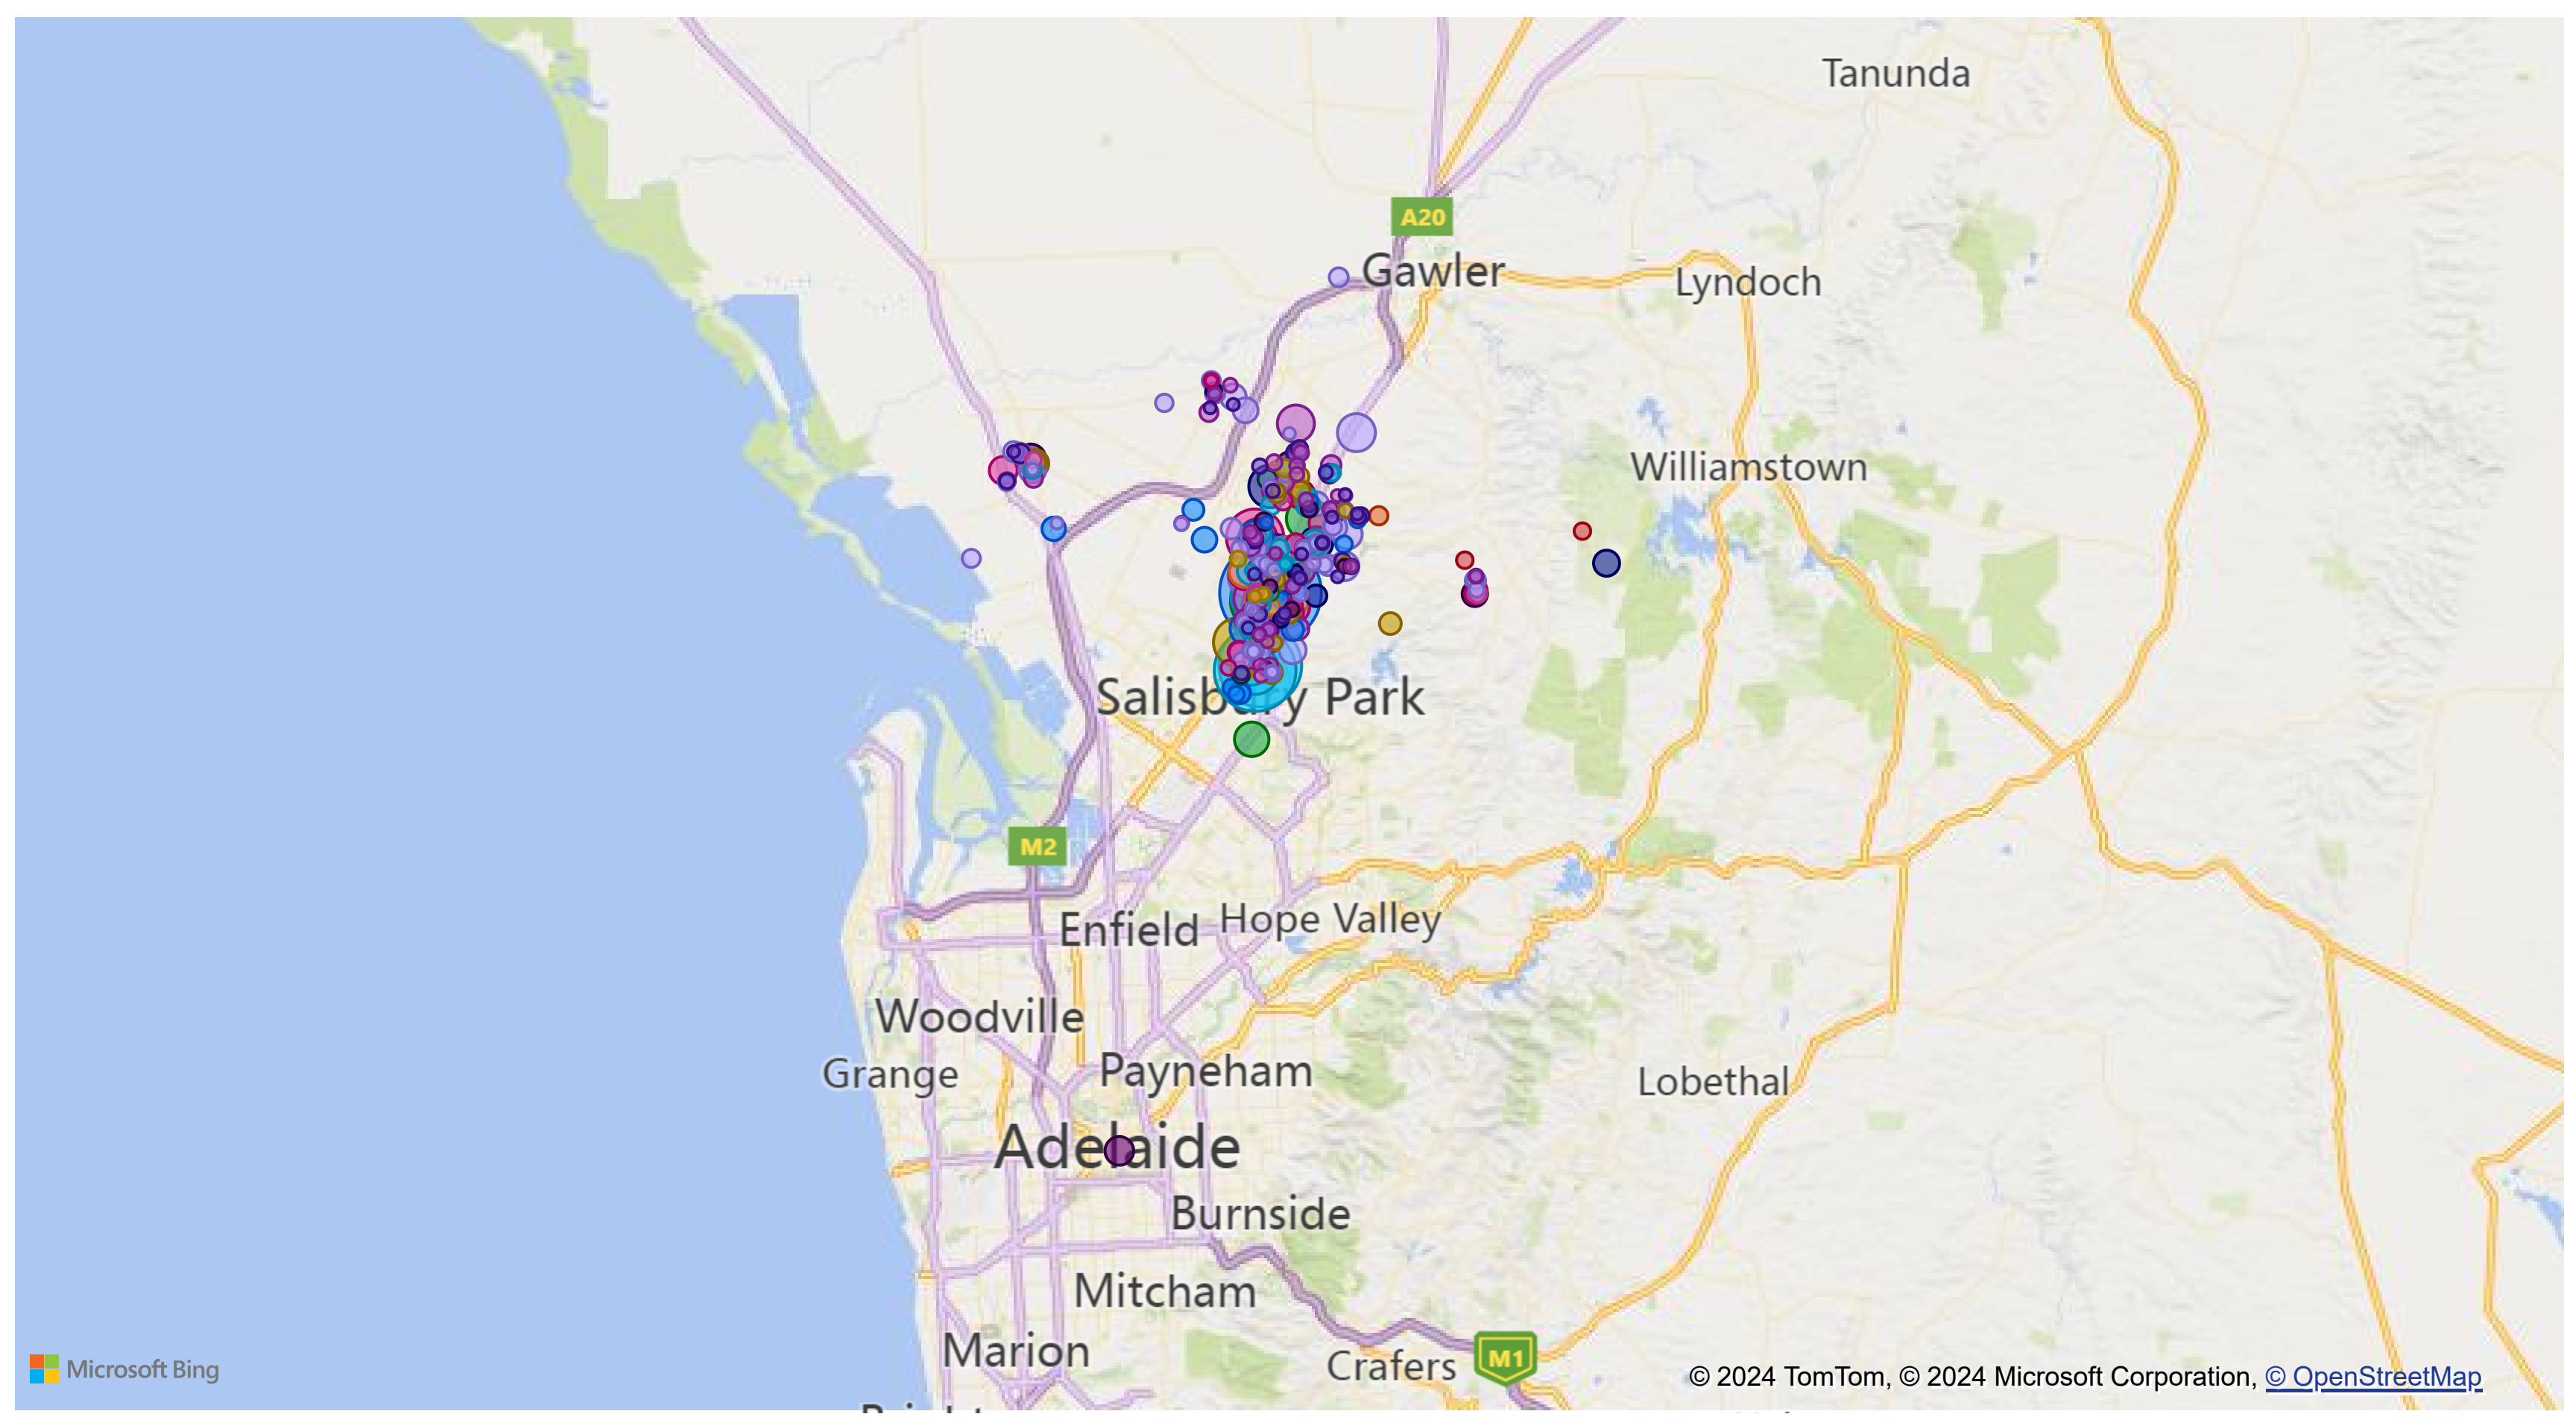

## Proportion of Suburb

## Suburb

- Adelaide
- Andrews Farm
- Angle Park
- Angle Vale
- Blakeview
- Craigmore
- Davoren Park
- Edinburgh North
- Elizabeth
- Elizabeth Downs
- Elizabeth East
- Elizabeth Grove
- Elizabeth North
- Elizabeth Park
- Elizabeth South
- Elizabeth Vale
- Elizabeth Vales
- Elizabeth West
- Eyre
- Hillbank
- Munno Para
- Munno Para West
- One Tree Hill
- Penfield
- Salisbury East
- Smithfield