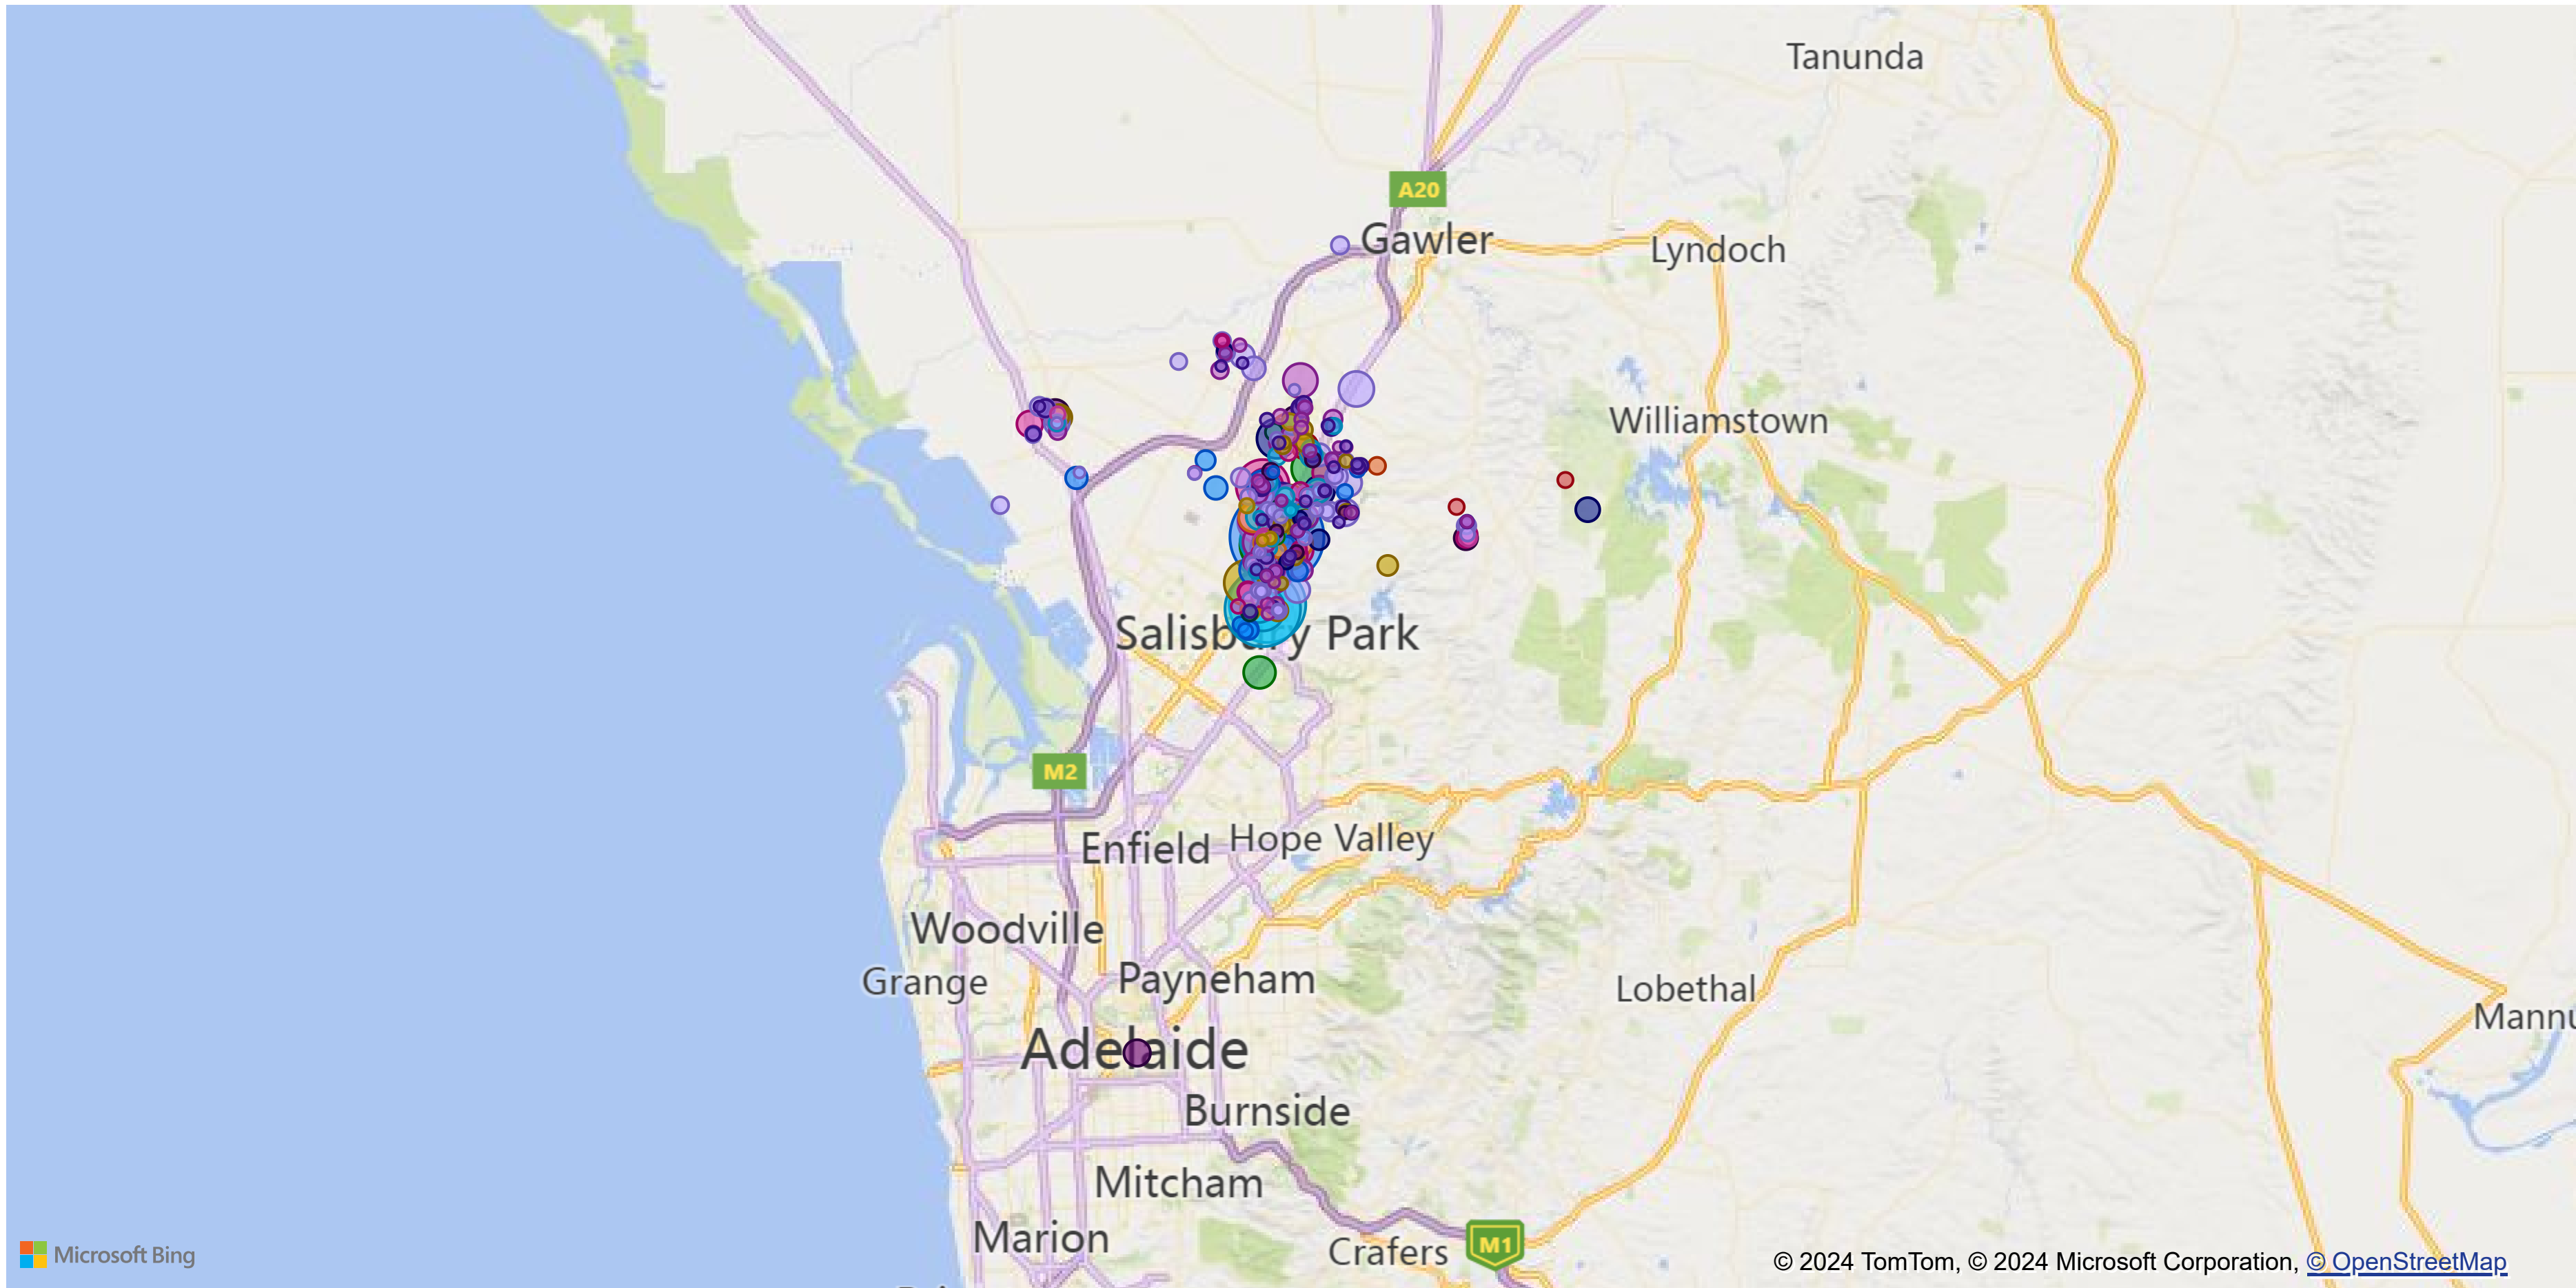

Primary Category ● Accom... ● Animals, ... ● Citizen... ● Commu... ● Commu... ● Education ● Employ... ● Environ... ● Financ... ● Govern...

1. ☐ A
   - ☐ B
   - ☐ C
   - ☐ D
   - ☐ E
   - ☐ F
   - ☐ G
   - ☐ H
   - ☐ I
   - ☐ J
   - ☐ K
   - ☐ L
   - ☐ M
   - ☐ N
   - ☐ O
   - ☐ P
   - ☐ Q
   - ☐ R
   - ☐ S
   - ☐ T
   - ☐ U
   - ☐ V
   - ☐ W
   - ☐ X
   - ☐ Y
   - ☐ Z
2. ☐ Aboriginal People
   - ☐ Accommodation
   - ☐ Accommodation Match...
   - ☐ Accommodation Support
   - ☐ Acupuncture
   - ☐ Adoption
   - ☐ Adult Education
   - ☐ Adults
   - ☐ Advocacy
   - ☐ Advocacy Services
   - ☐ After School Activities
   - ☐ Aged
   - ☐ Ageing in Place
   - ☐ Alcohol Abuse
   - ☐ Alcohol Abuse Education
   - ☐ Alcoholics' Families
   - ☐ Amateur Radio
   - ☐ Anger Management
   - ☐ Anglican
   - ☐ Angling
   - ☐ Animal Welfare
   - ☐ Antenatal Care & Educ...
   - ☐ Anxiety Disorder
   - ☐ Art & Craft Galleries
   - ☐ Art Classes
   - ☐ Arthritis

Org_name	Primary Category	Sessions
49 Army Cadet Unit Smithfield	Recreation	59
Aboriginal Elders Village	Accommodation	187
ACE Snake Catchers	Animals, Birds	115
Adams Road Children's Centre	Education	1
Adelaide International Raceway	Recreation	9
Adelaide North Special School	Education	12
ADRA Community Pantry - Smithfield Plains	Material & Practical Needs	288
Al-Anon Family Groups - Elizabeth	Personal & Family Support	7