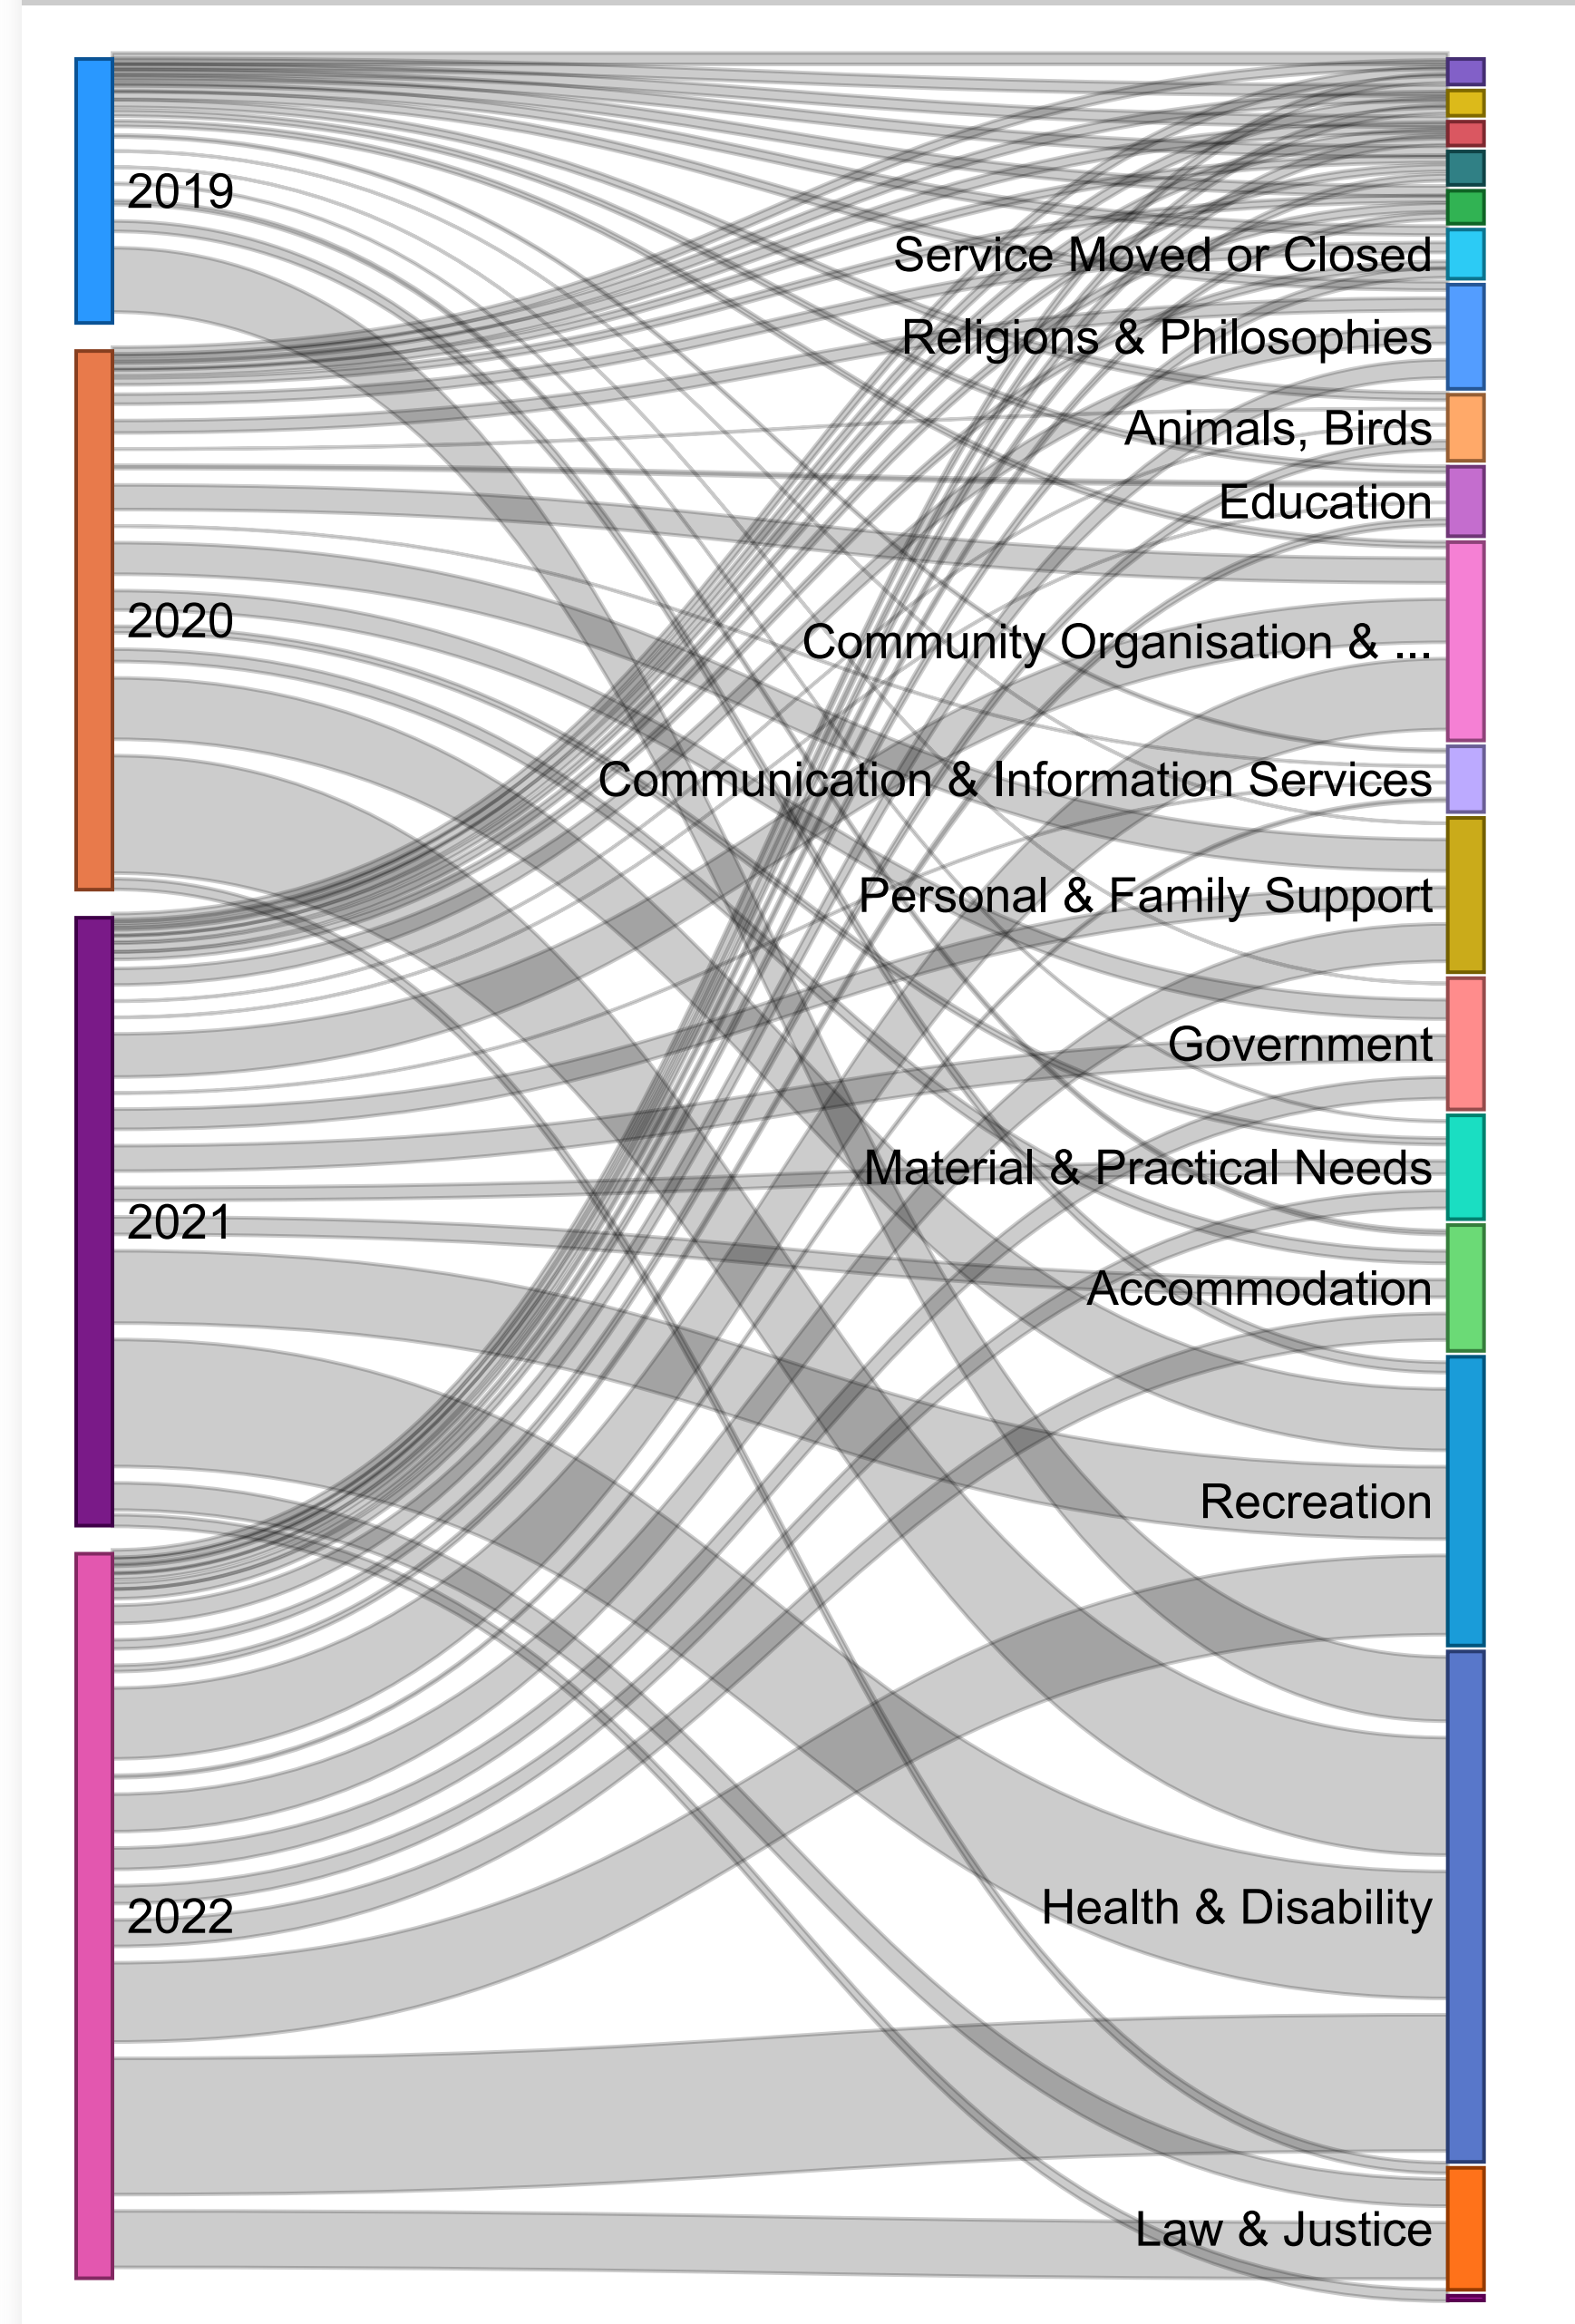

Sessions Flow