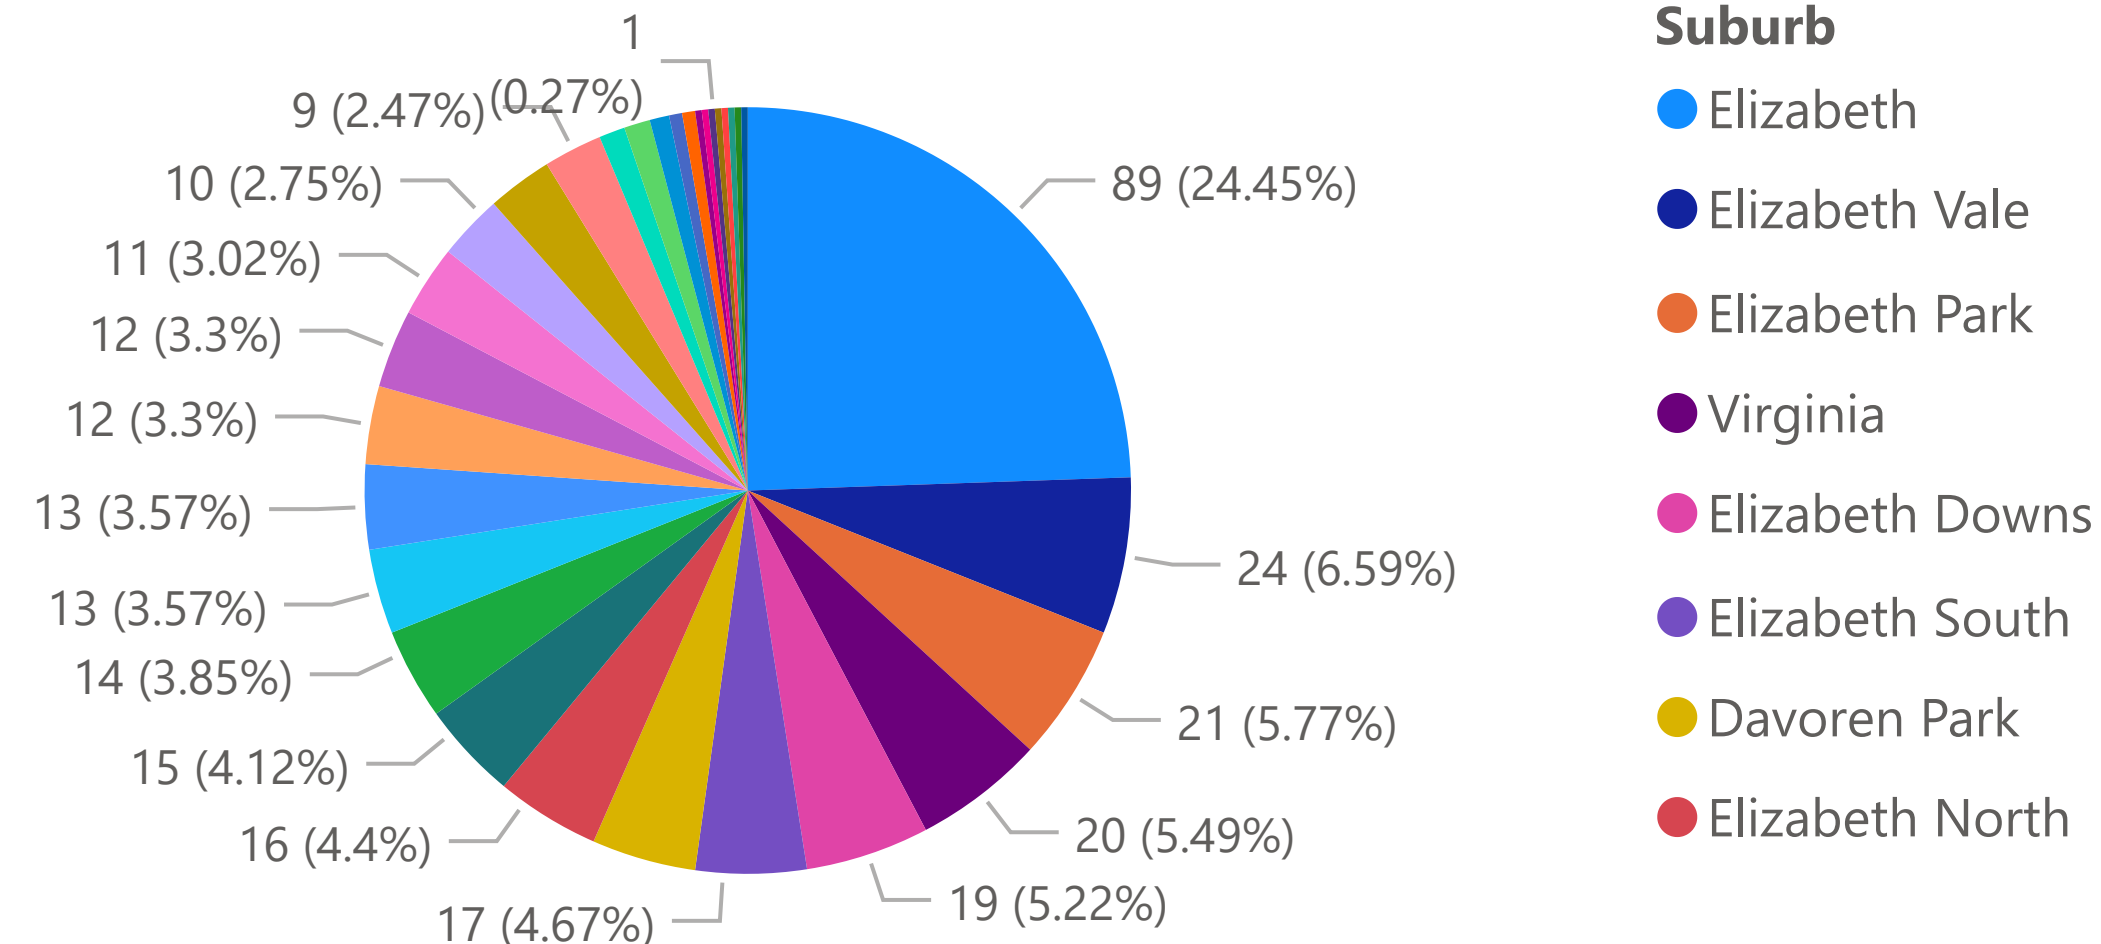

# Report for Playford Council

377

Total Numbers of Organizations

1590

Total Numbers of Services

47470

Total Numbers of Sessions

## Proportion of Primary Category

## Proportion of Suburb