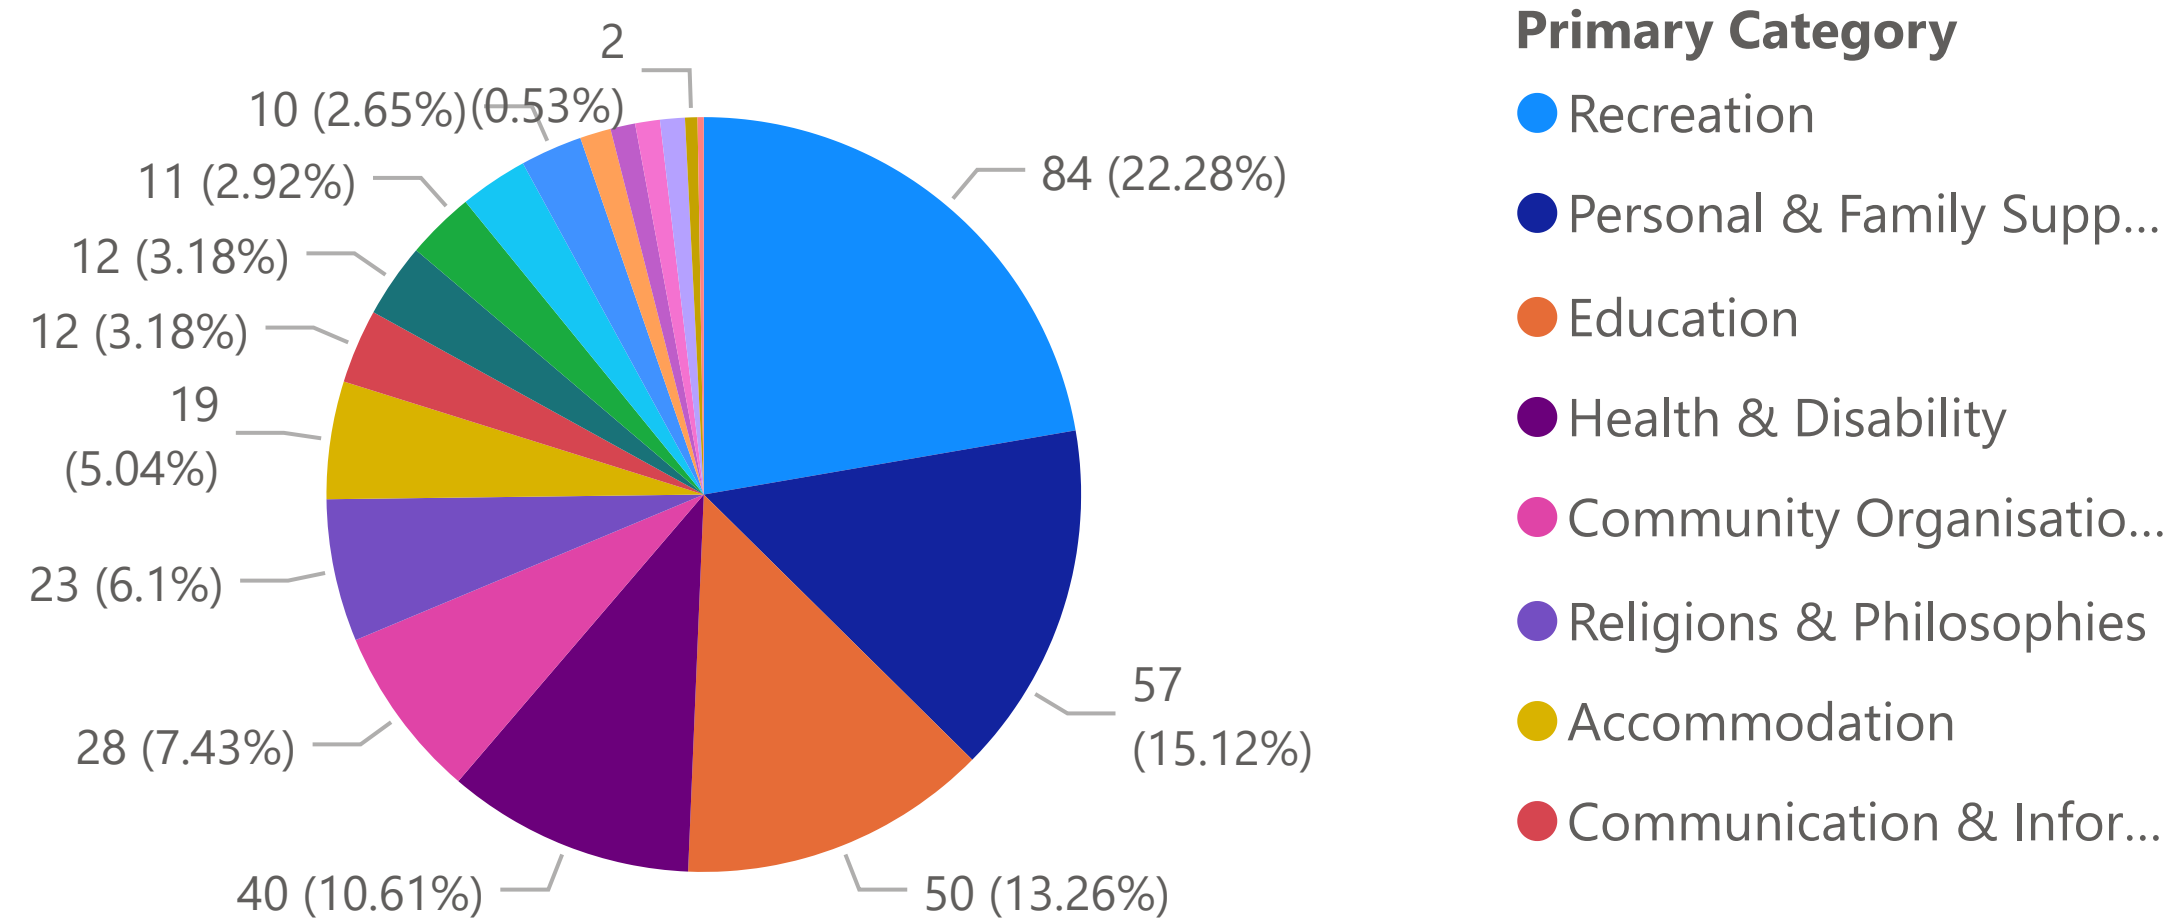

# Report for Playford Council

377

Total Numbers of Organizations

1590

Total Numbers of Services

47470

Total Numbers of Sessions

## Proportion of Primary Category

## Proportion of Suburb