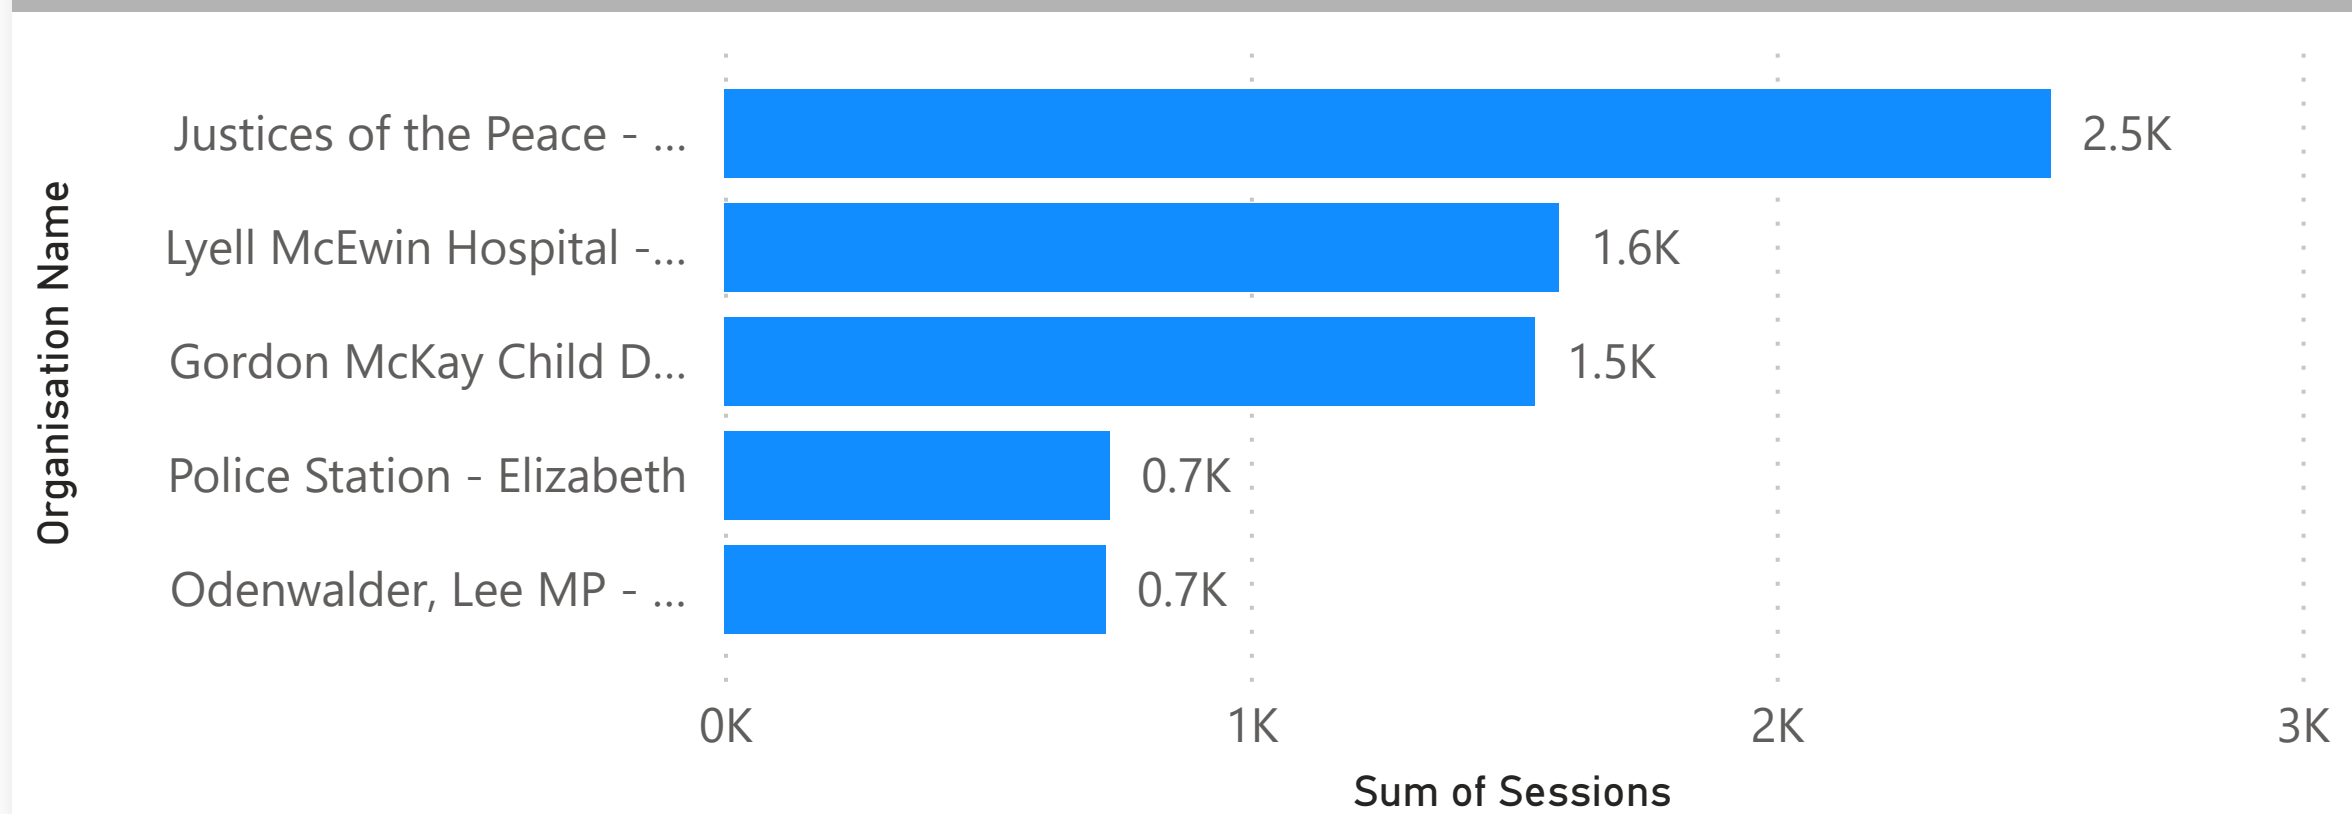

Top 5 Organisation for Session